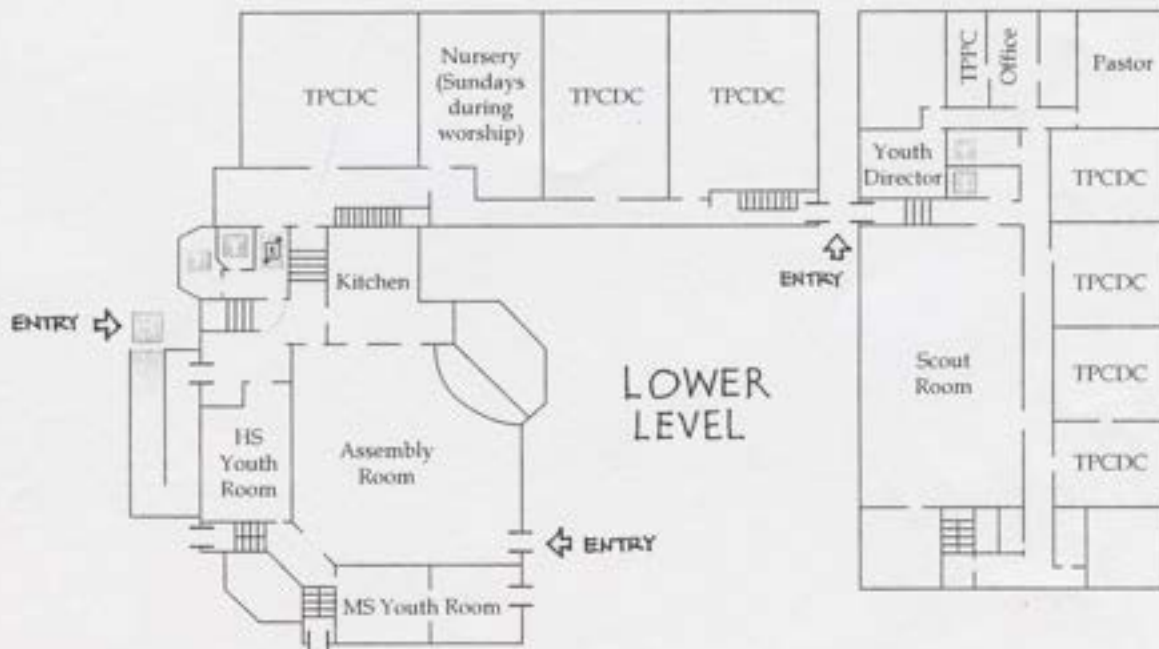

TAKOMA PARK PRESBYTERIAN CHURCH

UPPER
LEVEL

=You are here

M A P L E A V E .

T U L I P A V E .

Original rendering and
lettering by Dean Hoge.

In Loving Memory
1937-2008