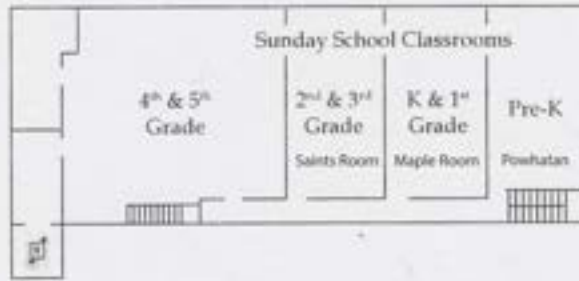

TAKOMA PARK PRESBYTERIAN CHURCH

UPPER
LEVEL

=You are here

M A P L E A V E .

T U L I P A V E .

Original rendering and
lettering by Dean Hoge.

In Loving Memory
1937-2008