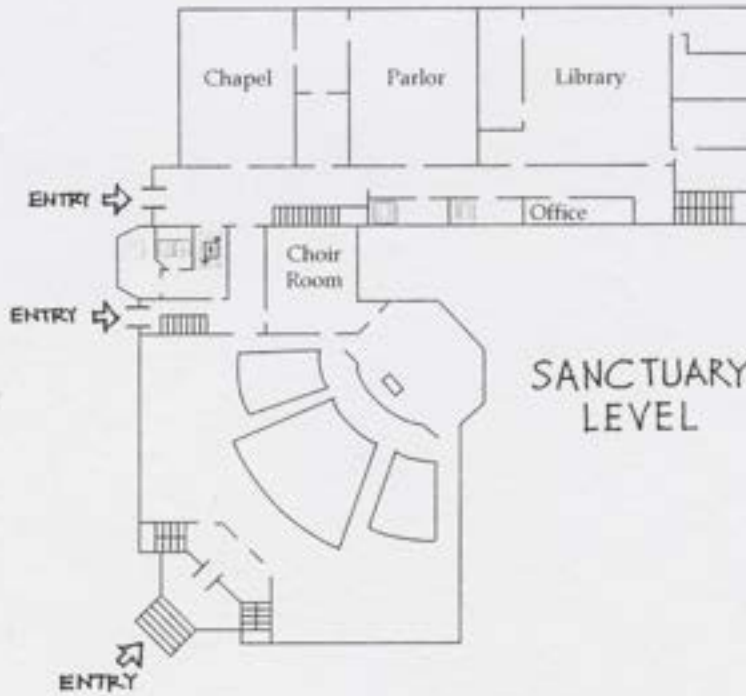

TAKOMA PARK PRESBYTERIAN CHURCH

UPPER
LEVEL

=You are here

M A P L E A V E .

T U L I P A V E .

Original rendering and
lettering by Dean Hoge.

In Loving Memory
1937-2008